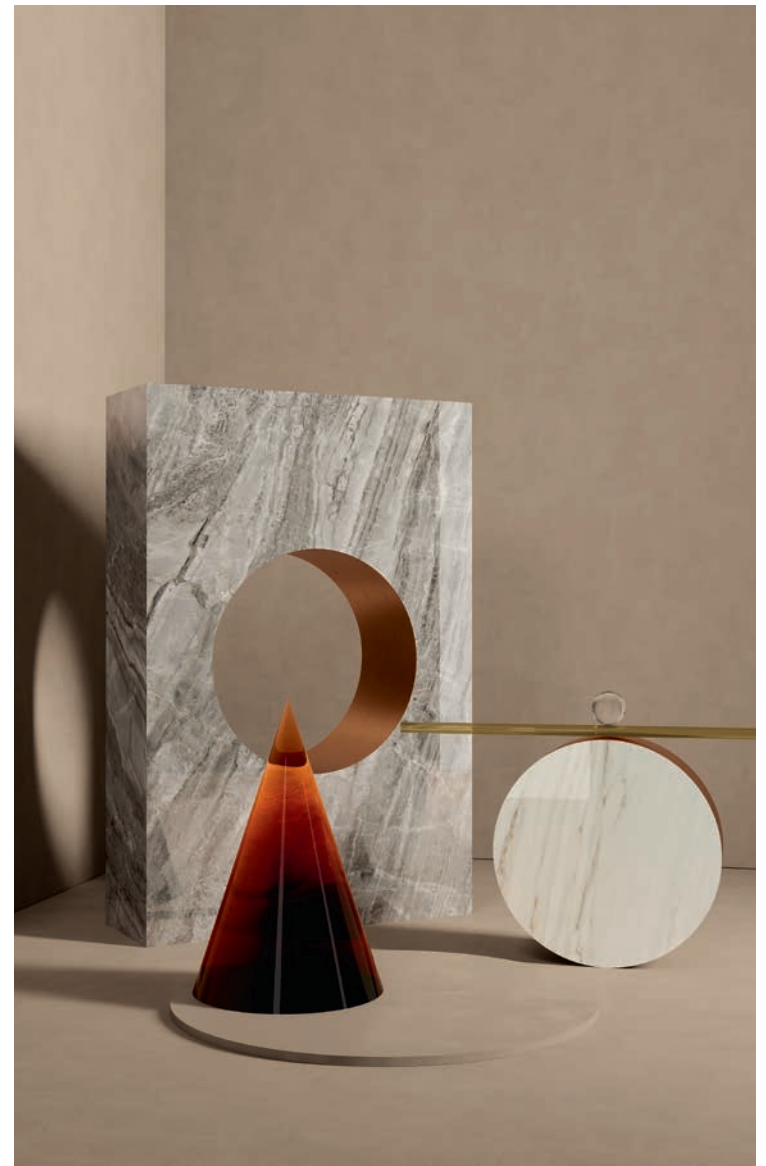

Balance si arricchisce introducendo il formato **120x270** cm che amplifica le possibilità di design e permette di esplorare una vasta gamma di soluzioni creative, dall'architettura agli oggetti d'arredo, creando effetti visivi unici per armonizzare gli spazi.

EN Balance gains a new 120x270 cm size that offers extra design options and the possibility to explore a vast array of creative solutions, from architecture to furnishing options, creating unique visual effects to bring a smooth look to living spaces.

DE Balance wird durch die Einführung des Formats 120x270 cm bereichert, das die Designmöglichkeiten erweitert und eine große Bandbreite an kreativen Lösungen zulässt, von der Architektur bis zu Einrichtungsgegenständen. Mit seinen einmaligen optischen Effekten bringt es Harmonie in die Räume.

FR Balance s'enrichit en intégrant le format 120x270 cm qui amplifie les possibilités de design et permet d'explorer une large gamme de solutions créatives, de l'architecture aux objets d'ameublement, en créant des effets visuels uniques pour harmoniser les espaces.

ES Balance se enriquece con la introducción del formato 120x270 cm, que amplía las posibilidades de diseño para explorar una dilatada gama de soluciones creativas, desde la arquitectura hasta los objetos de decoración, creando efectos visuales exclusivos para combinar los espacios.

RU Ассортимент обогащается благодаря поступлению формата 120x270 см, который расширяет возможности дизайна и позволяет использовать широкий спектр творческих решений, начиная с архитектуры и заканчивая предметами интерьера, и создавать уникальные визуальные эффекты, чтобы связать между собой пространство.